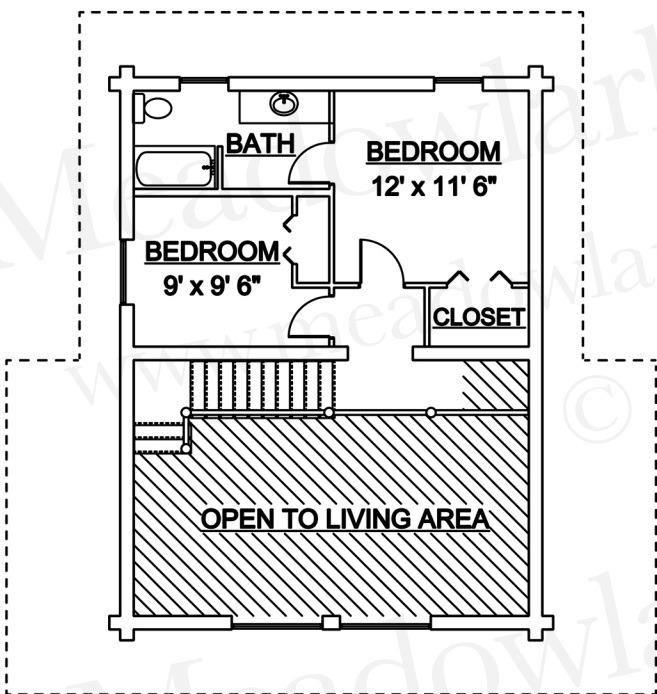

Swiss Chalet®

26' x 34'
 Main Floor: 884 Sq. Ft.
 Loft: 477 Sq. Ft.
TOTAL: 1,361 Sq. Ft.
 Covered Porch: 199 Sq. Ft.
 Open Deck: 384 Sq. Ft.
TOTAL DECK: 583 Sq. Ft

FRONT ELEVATION

LOFT 477 Sq. Ft.

MAIN FLOOR 884 Sq. Ft.

RIGHT ELEVATION

BACK ELEVATION