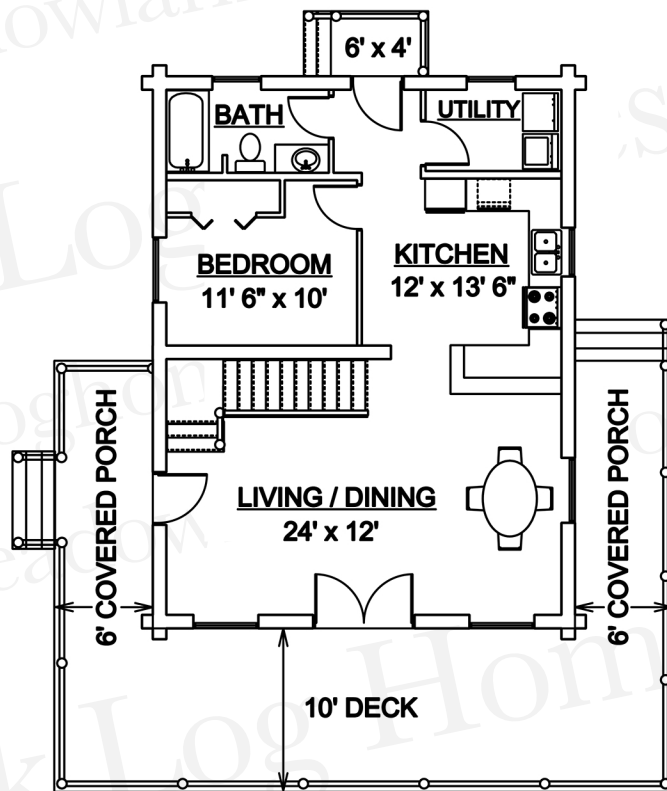

Swiss Chalet®

26' x 34'
 Main Floor: 884 Sq. Ft.
 Loft: 477 Sq. Ft.
TOTAL: 1,361 Sq. Ft.
 Covered Porch: 199 Sq. Ft.
 Open Deck: 384 Sq. Ft.
TOTAL DECK: 583 Sq. Ft

FRONT ELEVATION

LOFT 477 Sq. Ft.

MAIN FLOOR 884 Sq. Ft.

RIGHT ELEVATION

BACK ELEVATION