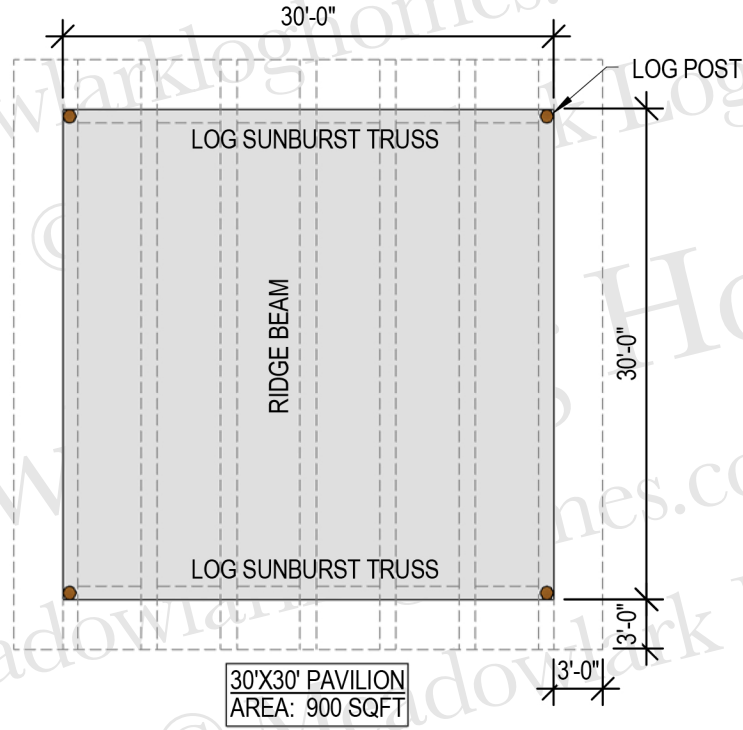

# 30x30 Log Pavilion

FRONT VIEW

SIDE VIEW