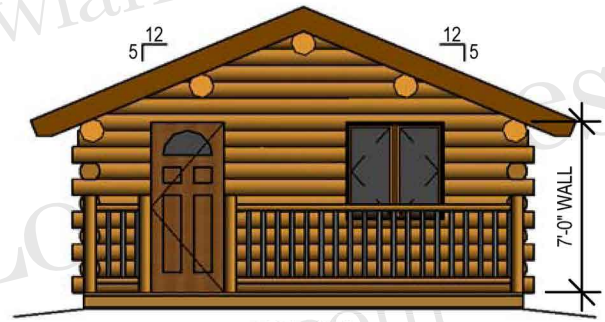

18x30 Log Cabin

18'X30' CABIN

MAIN FLOOR: 540 SQFT
COVERED DECK: 108 SQFT

FRONT VIEW

BACK VIEW

SIDE VIEW