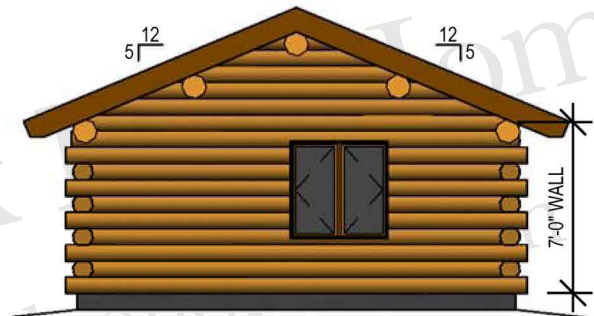

18x30 Log Cabin

18'X30' CABIN

MAIN FLOOR: 540 SQFT
COVERED DECK: 108 SQFT

FRONT VIEW

BACK VIEW

SIDE VIEW