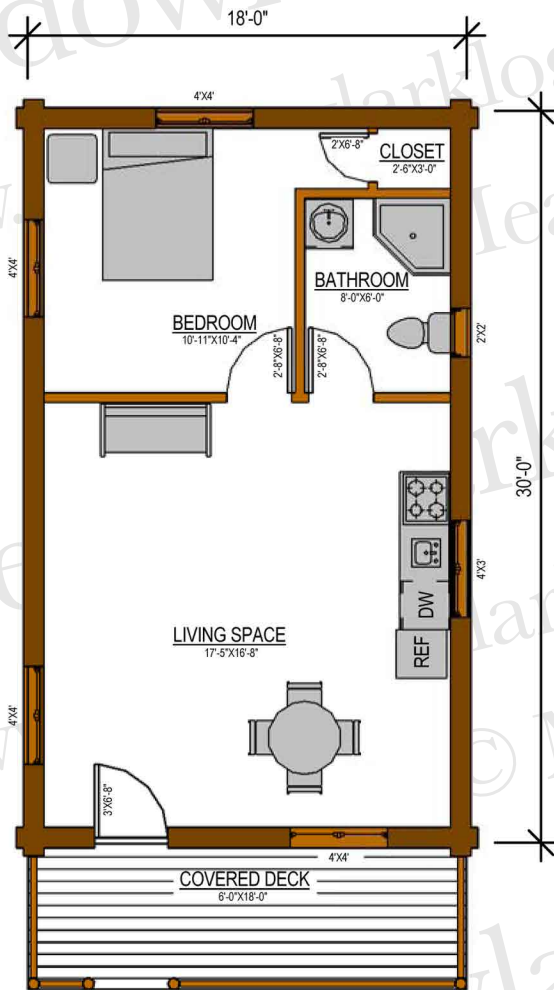

18x30 Log Cabin

18'X30' CABIN

MAIN FLOOR: 540 SQFT
COVERED DECK: 108 SQFT

FRONT VIEW

BACK VIEW

SIDE VIEW