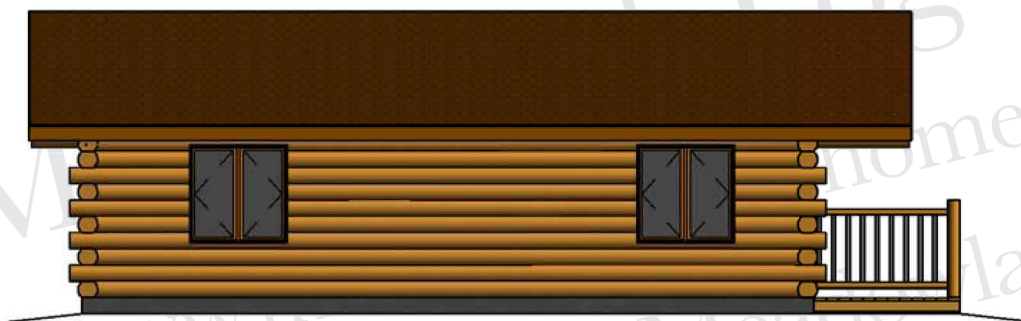

18x30 Log Cabin

18'X30' CABIN

MAIN FLOOR: 540 SQFT
COVERED DECK: 108 SQFT

FRONT VIEW

BACK VIEW

SIDE VIEW