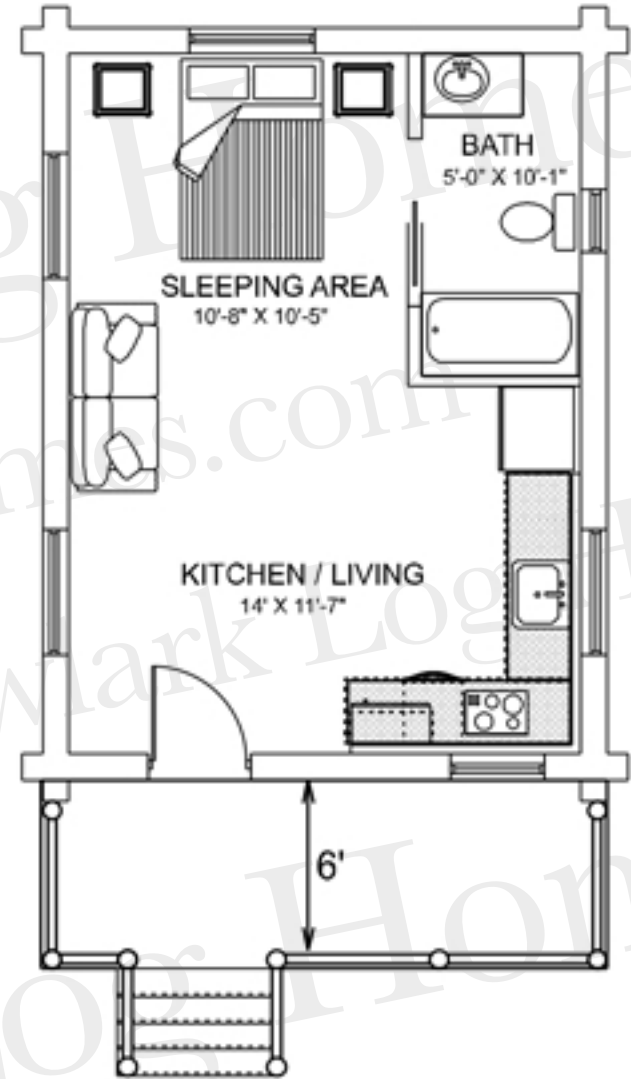

18'x 24'

Main Floor: 432 Sq. Ft.

Open Deck: 108 Sq. Ft.

FRONT

RIGHT

BACK

LEFT