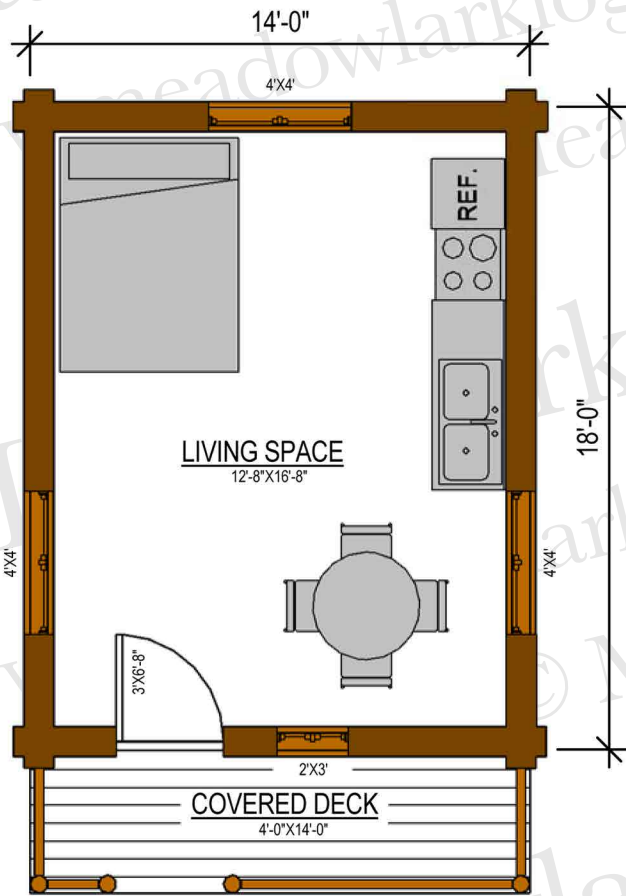

14x18 Log Cabin

14'X18' CABIN

MAIN FLOOR: 252 SQFT
COVERED DECK: 56 SQFT

FRONT VIEW

BACK VIEW

SIDE VIEW