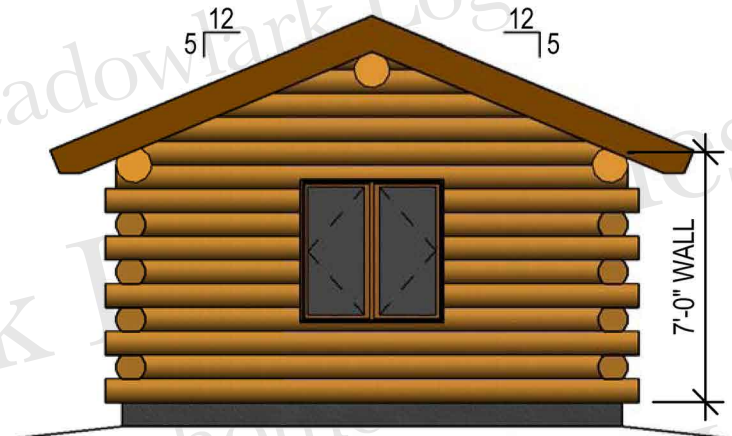

14x18 Log Cabin

14'X18' CABIN

MAIN FLOOR: 252 SQFT
COVERED DECK: 56 SQFT

FRONT VIEW

BACK VIEW

SIDE VIEW