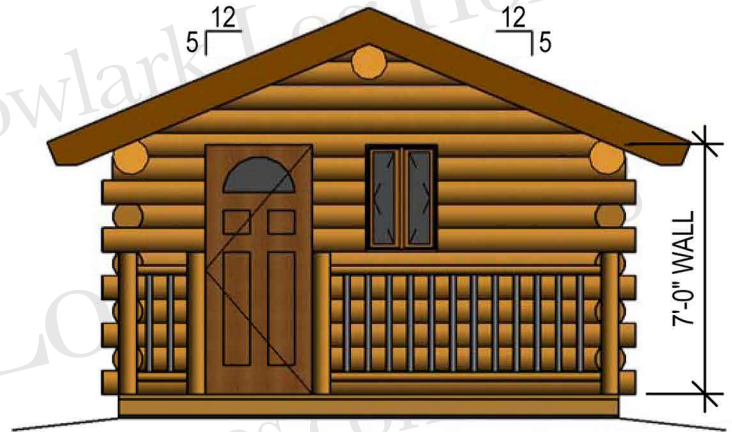

14x18 Log Cabin

14'X18' CABIN

MAIN FLOOR: 252 SQFT
COVERED DECK: 56 SQFT

FRONT VIEW

BACK VIEW

SIDE VIEW